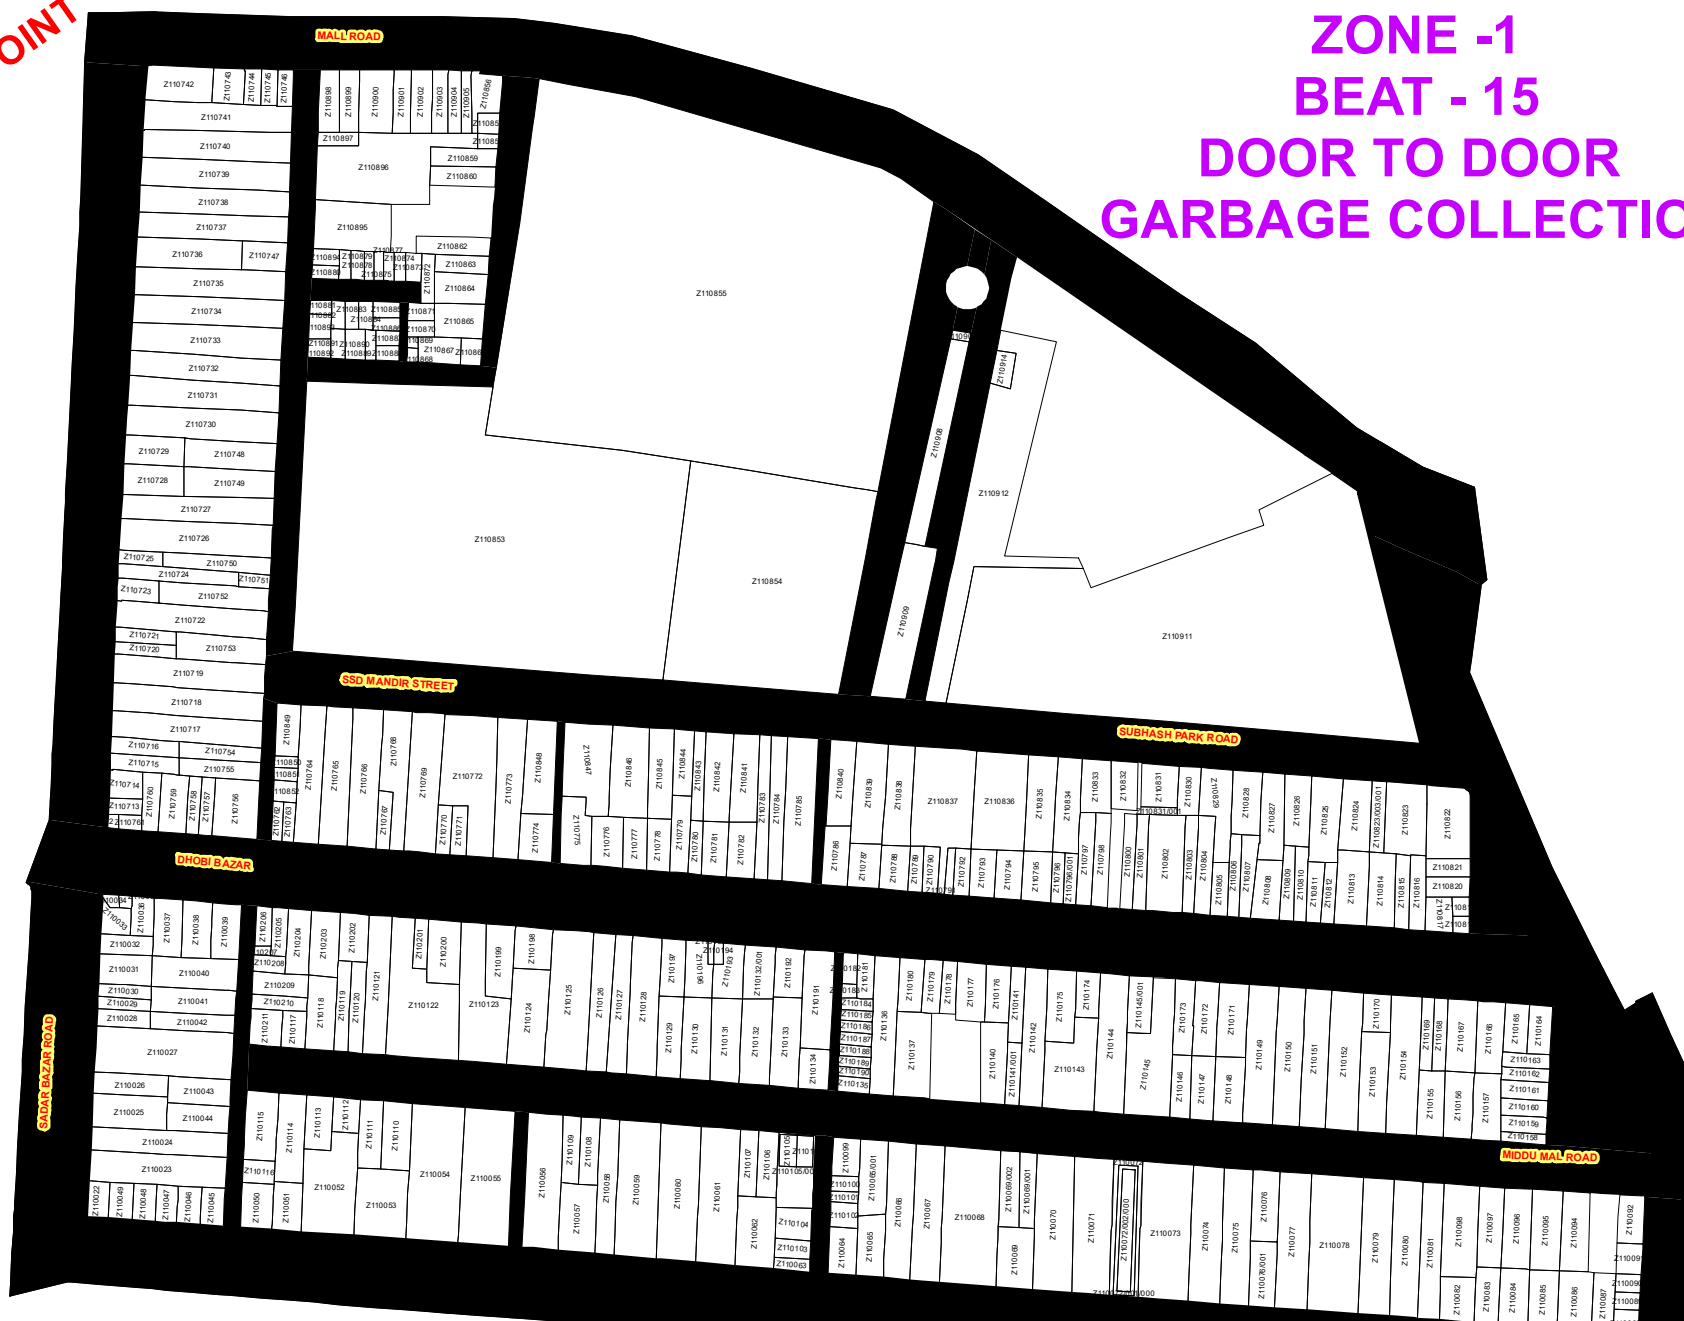

N

ZONE -1 BEAT - 15 DOOR TO DOOR GARBAGE COLLECTION

STARTING POINT

ENDING POINT

TIPPER NO -
DRIVER NAME -
MOB NO -
HELPER NAME -